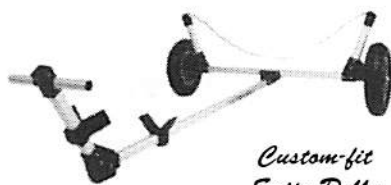

SEITECH Launching Dollies

*Custom-fit
Snipe Dolly*

Ideal for launching, moving, storing, and protecting your boat.

Light, strong, corrosion-proof, maintenance-free. Aluminum frame, engineered plastic joint components, stainless steel fasteners, 3" wide sling, and large pneumatic wheels with plastic hub make the dolly roll easily over sandy and rocky beaches.

UPS shippable. Comes as a kit. Easy to assemble and dismantle. Fits in car trunk. 1-yr. warranty. Call local dealer or Seitech.